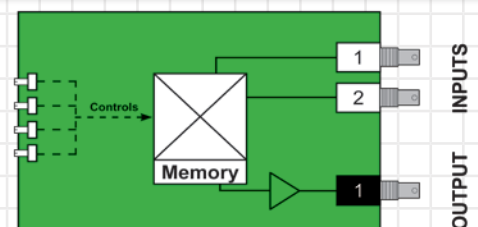

SPECIFICATIONS

Video:		Joystick:	Camera B Horiz. Pan
Inputs:	2x Composite Video	Joystick:	Camera B Vert. Tilt
Input Connectors:	BNC	Toggle Switch:	A Only / Split / B Only
Input Level:	1VPP	External Controls:	
Input Impedance:	75ohm +/-5%	A only, B only, split on switch	
Outputs:	1x	Power Requirements:	
Output Connectors:	BNC	AC Operation:	Use CVT-1250 Adapter
Output Impedance:	75ohm +/-5%	Supplied With Unit	
Gain In/Out:	Unity	AC Power:	120VAC + 10% / -15% / 60Hz
Gain Inequity CHA/CHB:	+/-5%	AC Power Draw:	<10w
Memory:	910x525 full NTSC field @ 4fsc	Power Connector:	3.5mm Phono Plug
Front Panel Controls:		Mechanical:	
	H window start	Size:	8.00"W x 8.5"D x 1.65"H
	H window end	Weight:	1.5lbs
	V window start	Temperature Range:	0 - 70°C
	V window end		

All Specifications Subject To Change Without Prior Notification